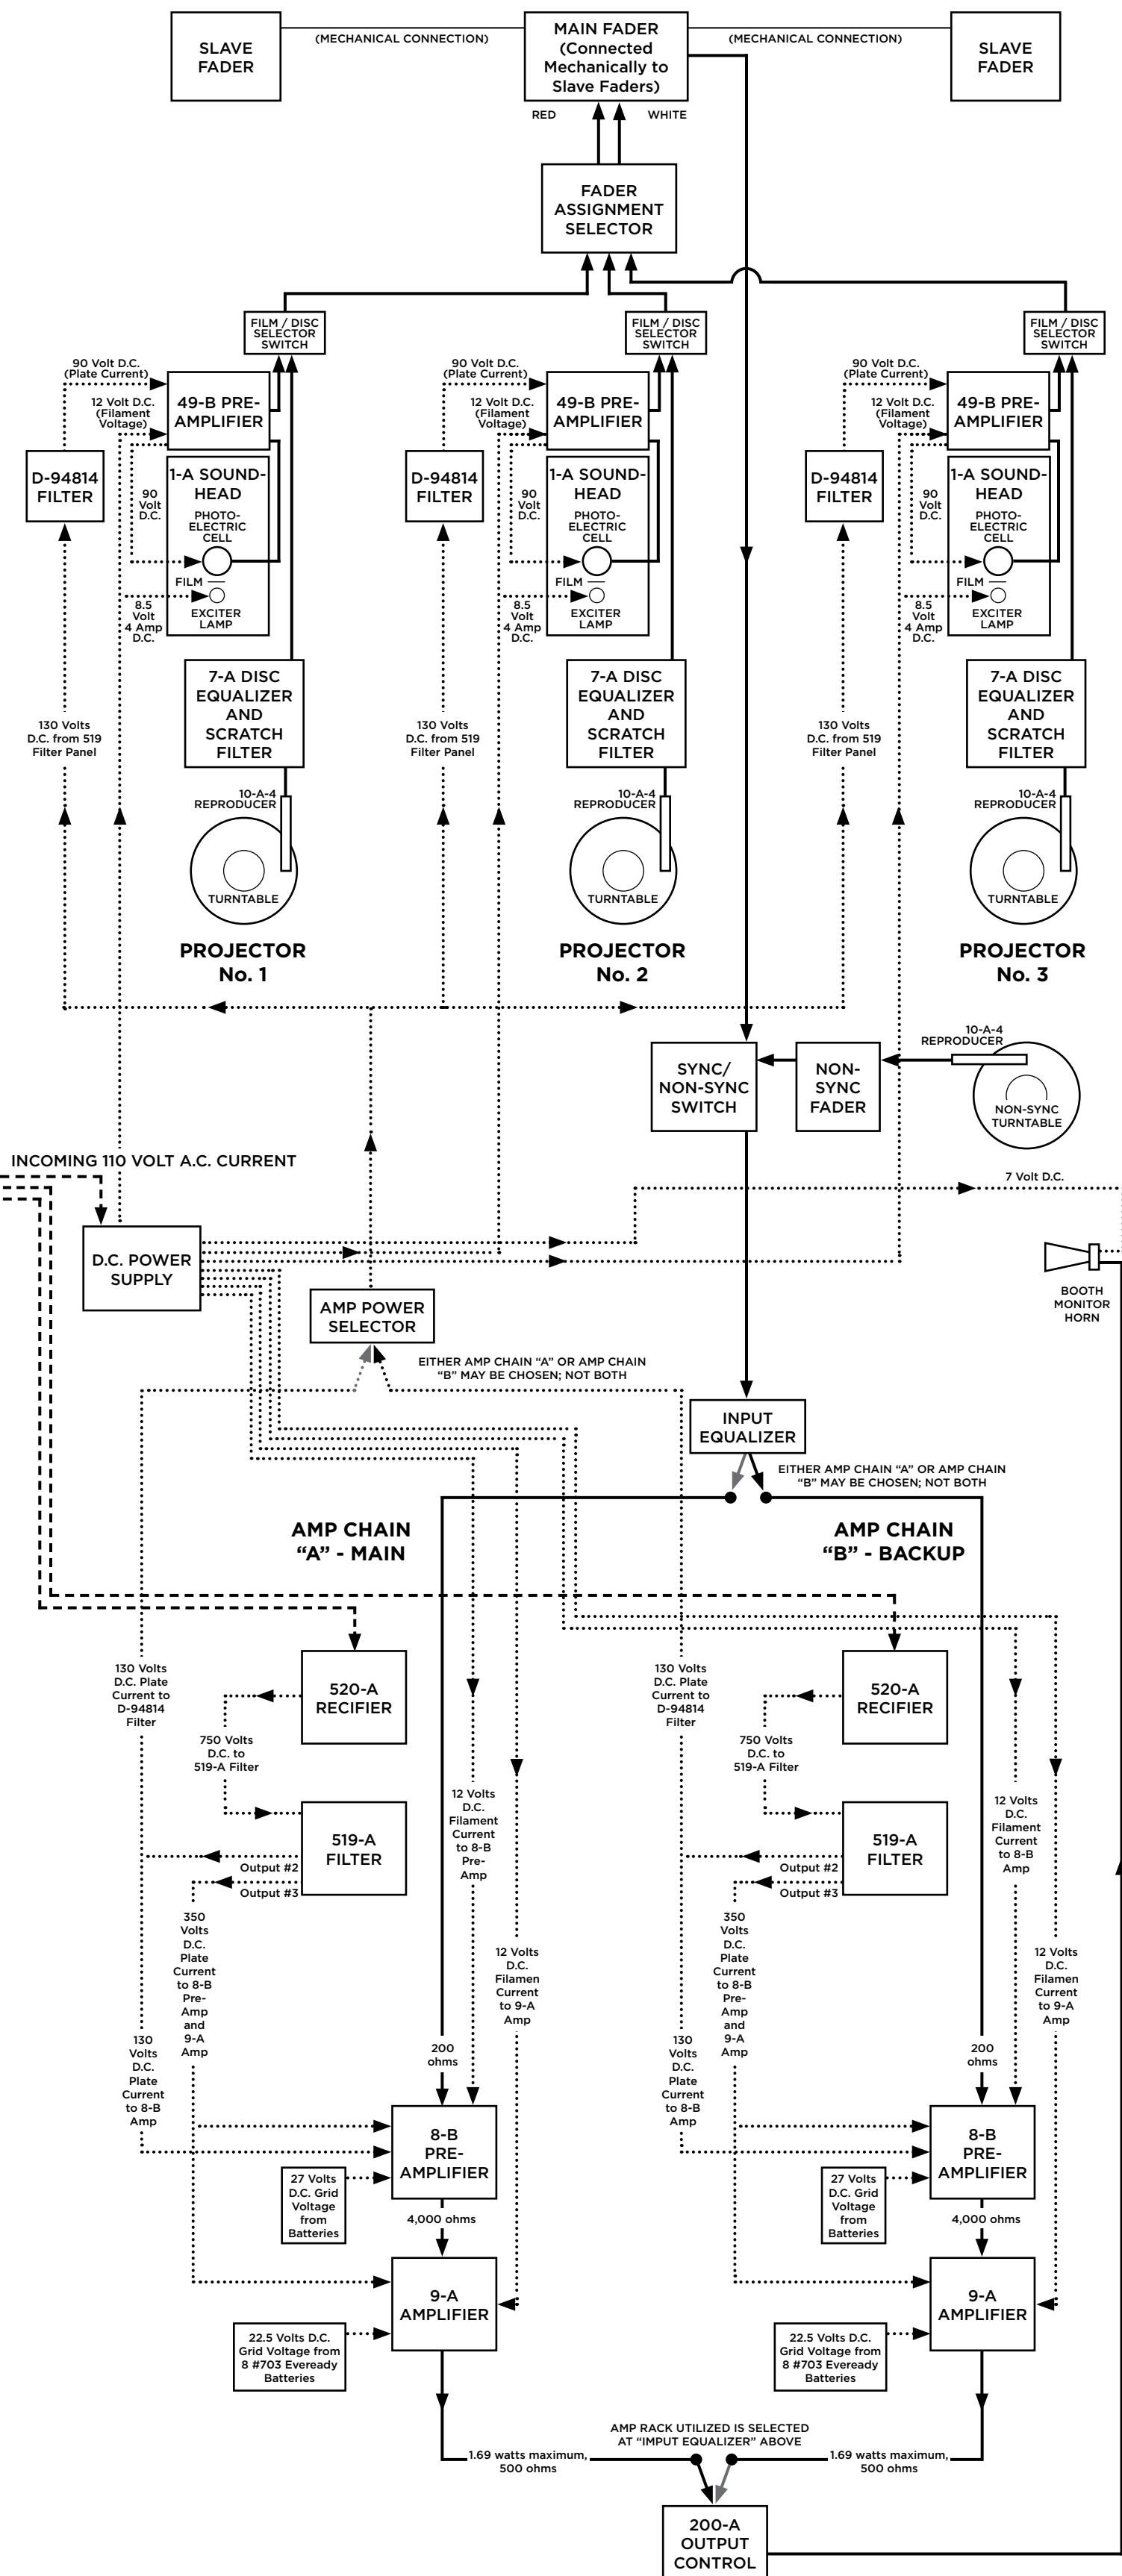

# GRAUMAN'S CHINESE THEATRE - WESTERN ELECTRIC SOUND SYSTEM - Circa 1928

## KEY TO CIRCUITS

- CURRENT CARRYING SOUNDTRACK SIGNALS
- - - A.C. CURRENT
- ..... D.C. CURRENT

### PROJECTION ROOM

### BACKSTAGE / IN PIT